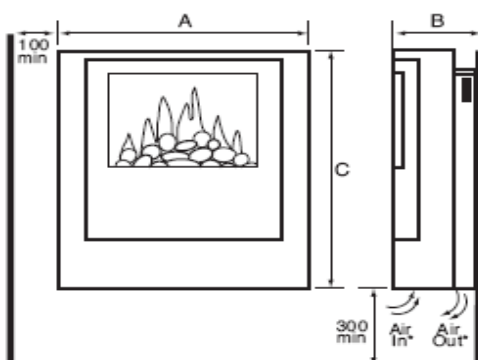

Product Specification:

Wattage (kW):	2kW
Effect Only (W)	130W
Voltage:	230V
Fuel Effect:	Logs / White Pebbles
Approvals:	BEAB, CE, GOST
Thermostat:	No
Number of Heat Settings:	2
Safety Cut Out:	Yes
Remote Control:	Yes
Colour/Finish:	Black
Country of Origin:	Ireland

Product and Packaging Dimensions:

Product Dimensions		Packaging Dimensions	
Height (C):	605mm	Height:	735mm
Width (A):	700mm	Width:	800mm
Depth (B):	145mm	Depth:	255mm
Inset Depth:	—	Weight Packed:	23.0kg
Weight Unpacked:	20.2kg		