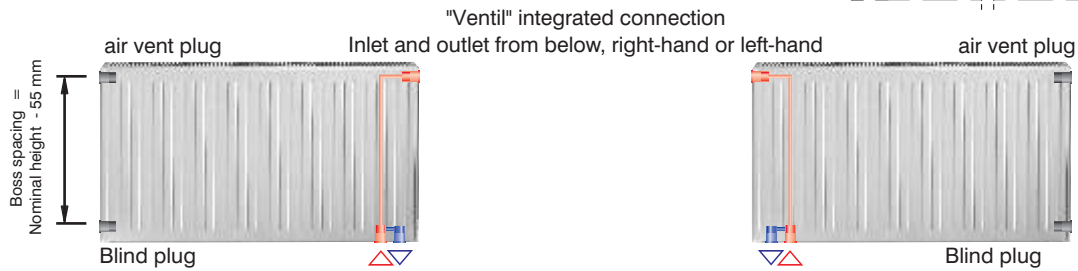

GALANT

- Height: 200 / 350 / 500 / 600 / 900
- Length: 400 - 3000
- Type: 20 / 21 / 22 / 33

Top view

Type 20
Depth 70 mm

Type 21
Depth 70 mm

Type 22
Depth 100 mm

Type 33
Depth 155 mm

connection version

"Opposite side at bottom" connection for GALANT

GALANT radiators can be rotated. If the length is four times the height, opposite side connection is recommended.