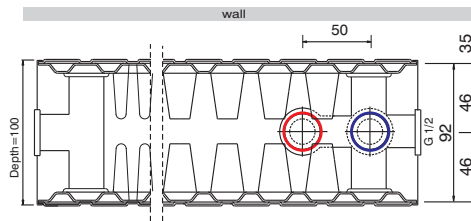

GALANT

- Height: 200 / 350 / 500 / 600 / 900
- Length: 400 - 3000
- Type: 20 / 21 / 22 / 33

Top view

Type 20
Depth 70 mm

Type 21
Depth 70 mm

Type 22
Depth 100 mm

Type 33
Depth 155 mm

connection version

"Opposite side at bottom" connection for GALANT

GALANT radiators can be rotated. If the length is four times the height, opposite side connection is recommended.