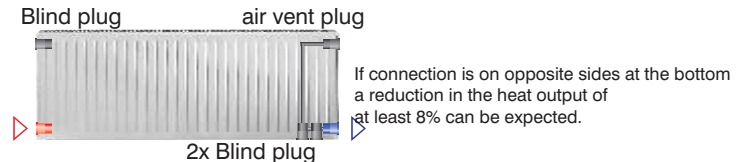

GALANT

- Height: 200 / 350 / 500 / 600 / 900
- Length: 400 - 3000
- Type: 20 / 21 / 22 / 33

Top view

Type 20
Depth 70 mm

Type 21
Depth 70 mm

Type 22
Depth 100 mm

Type 33
Depth 155 mm

connection version

"Opposite side at bottom" connection for GALANT

GALANT radiators can be rotated. If the length is four times the height, opposite side connection is recommended.