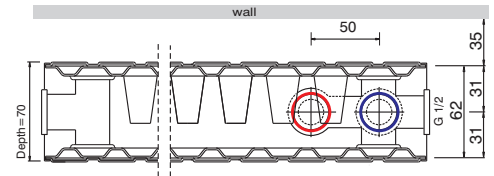

GALANT

- Height: 200 / 350 / 500 / 600 / 900
- Length: 400 - 3000
- Type: 20 / 21 / 22 / 33

Top view

Type 20
Depth 70 mm

Type 21
Depth 70 mm

Type 22
Depth 100 mm

Type 33
Depth 155 mm

connection version

"Opposite side at bottom" connection for GALANT

GALANT radiators can be rotated. If the length is four times the height, opposite side connection is recommended.