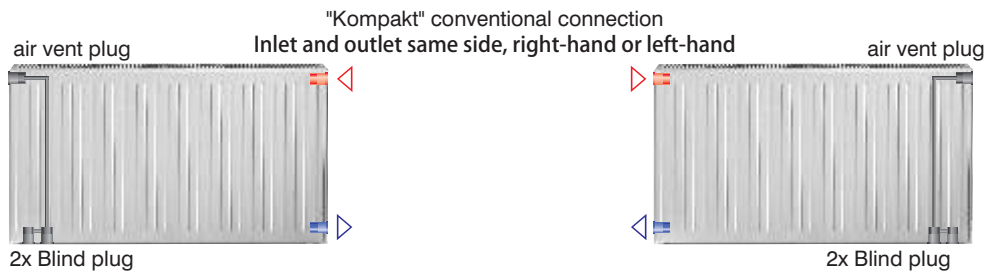

GALANT

- Height: 200 / 350 / 500 / 600 / 900
- Length: 400 - 3000
- Type: 20 / 21 / 22 / 33

Top view

Type 20
Depth 70 mm

Type 21
Depth 70 mm

Type 22
Depth 100 mm

Type 33
Depth 155 mm

connection version

"Opposite side at bottom" connection for GALANT

GALANT radiators can be rotated. If the length is four times the height, opposite side connection is recommended.