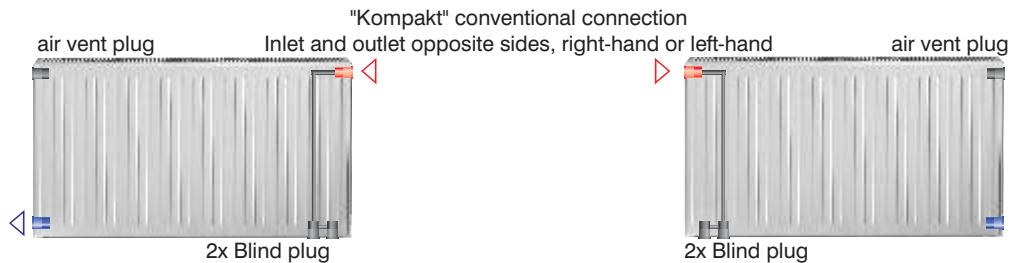

GALANT

- Height: 200 / 350 / 500 / 600 / 900
- Length: 400 - 3000
- Type: 20 / 21 / 22 / 33

Top view

Type 20
Depth 70 mm

Type 21
Depth 70 mm

Type 22
Depth 100 mm

Type 33
Depth 155 mm

connection version

"Opposite side at bottom" connection for GALANT

GALANT radiators can be rotated. If the length is four times the height, opposite side connection is recommended.