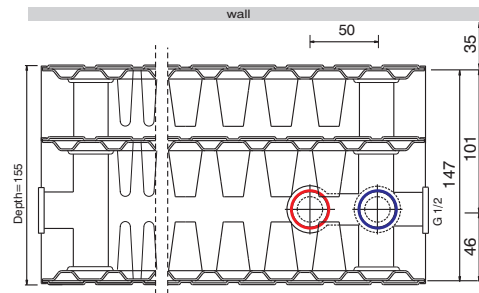

GALANT

- Height: 200 / 350 / 500 / 600 / 900
- Length: 400 - 3000
- Type: 20 / 21 / 22 / 33

Top view

Type 20
Depth 70 mm

Type 21
Depth 70 mm

Type 22
Depth 100 mm

Type 33
Depth 155 mm

connection version

"Opposite side at bottom" connection for GALANT

GALANT radiators can be rotated. If the length is four times the height, opposite side connection is recommended.