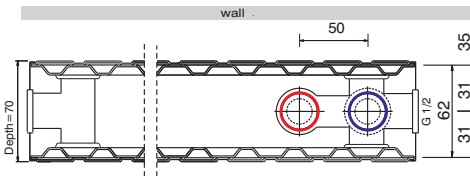

GALANT

- Height: 200 / 350 / 500 / 600 / 900
- Length: 400 - 3000
- Type: 20 / 21 / 22 / 33

Top view

Type 20
Depth 70 mm

Type 21
Depth 70 mm

Type 22
Depth 100 mm

Type 33
Depth 155 mm

connection version

"Opposite side at bottom" connection for GALANT

GALANT radiators can be rotated. If the length is four times the height, opposite side connection is recommended.